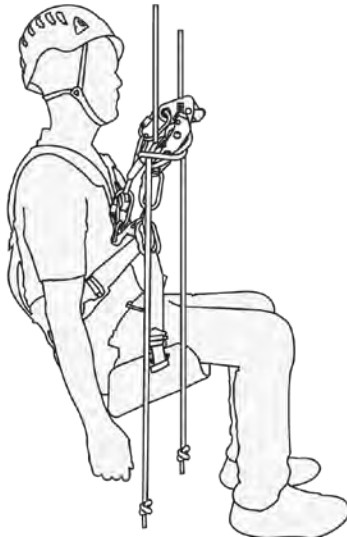

ADVANCE ROPE ACCESS SEAT

Seat for rope access and working at height.

Technical Specifications:

Size: Universal size
Length: 51 cm
Width: 17.5 cm

Weight:
1440 grams

Materials:
buckles | steel
webbing | PAD
thread | PES
inner | fibreglass